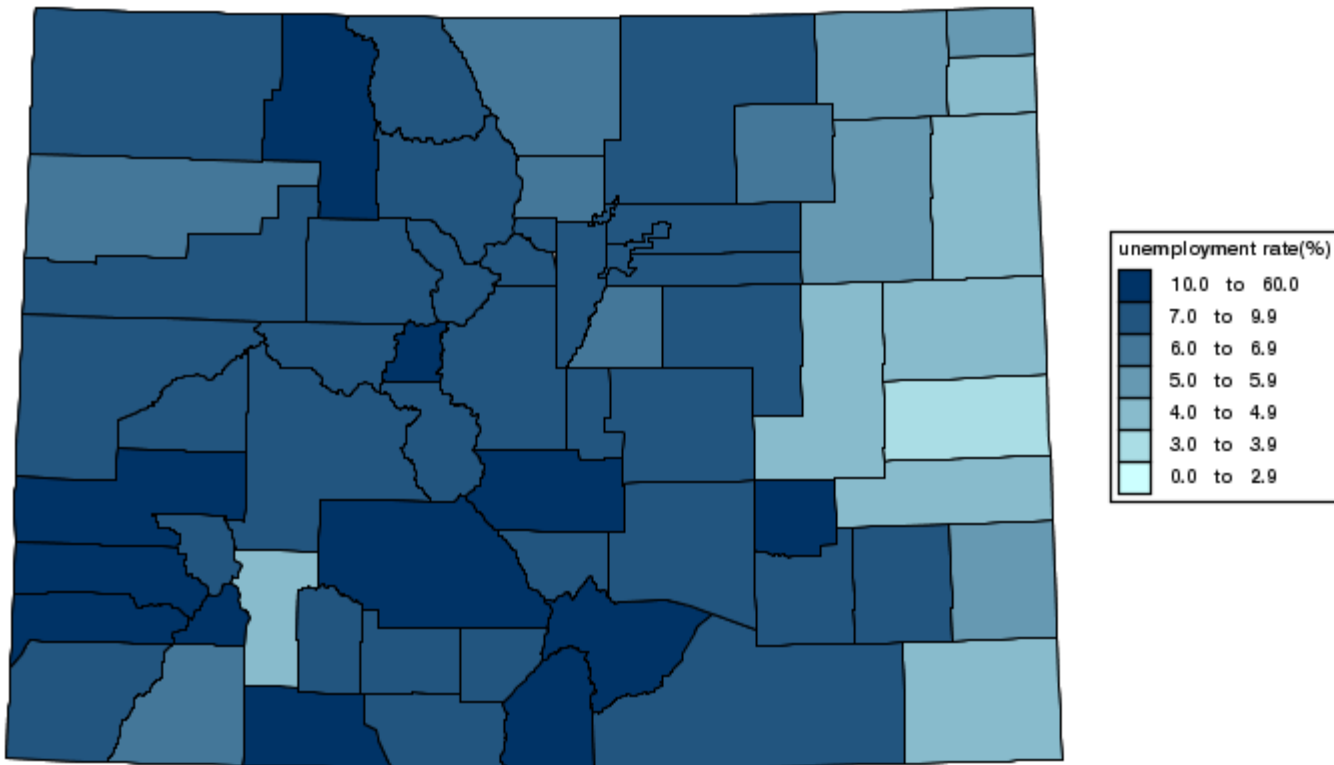

Local Area Unemployment Statistics Map

LAU FONT SIZE:

States (seasonally adjusted)
States (not seasonally adjusted)
Counties
MSAs

select a state: Colorado
Select dataview type: Unemployment Rate
12 Month Net Change
Select Year: 2011
Select Month: April
Not Seasonally Adjusted

Unemployment rates by county, not seasonally adjusted, Colorado April 2011

When you place your cursor on a county, its name will appear along with the statistic for that county.

Map Title: Unemployment rates by county, not seasonally adjusted
Map Type: Colorado county Map
Month/Year: April/2011

County	April 2011
Adams County	9.6
Alamosa County	8.0
Arapahoe County	8.2
Archuleta County	11.1
Baca County	4.0