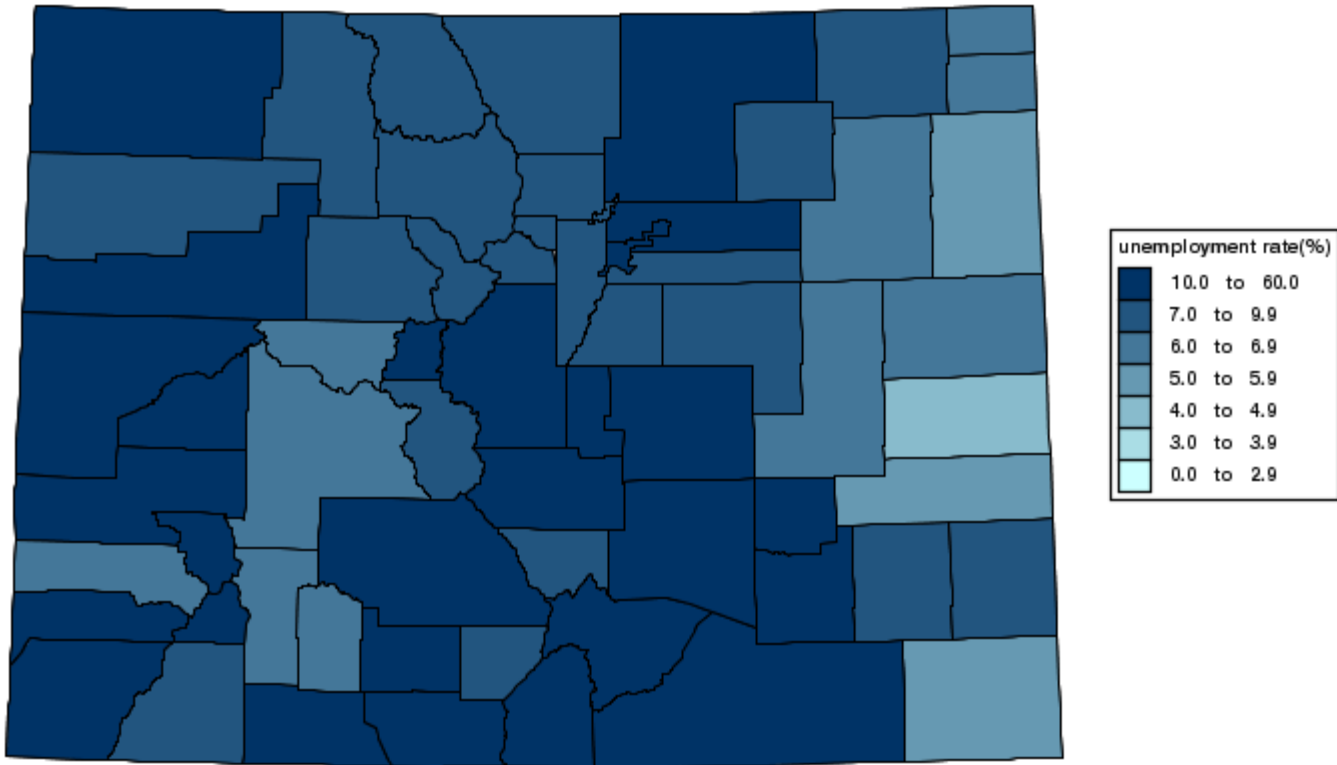

Local Area Unemployment Statistics Map

LAU FONT SIZE:

States (seasonally adjusted)
States (not seasonally adjusted)
Counties
MSAs

select a state: Colorado
Not Seasonally Adjusted

Select dataview type: Unemployment Rate
12 Month Net Change

Select Year: 2011

Select Month: February

Unemployment rates by county, not seasonally adjusted, Colorado February 2011

When you place your cursor on a county, its name will appear along with the statistic for that county.

Map Title: Unemployment rates by county, not seasonally adjusted
Map Type: Colorado county Map
Month/Year: February/2011

County	February 2011
Adams County	11.3
Alamosa County	9.6
Arapahoe County	9.4
Archuleta County	12.7
Baca County	5.0