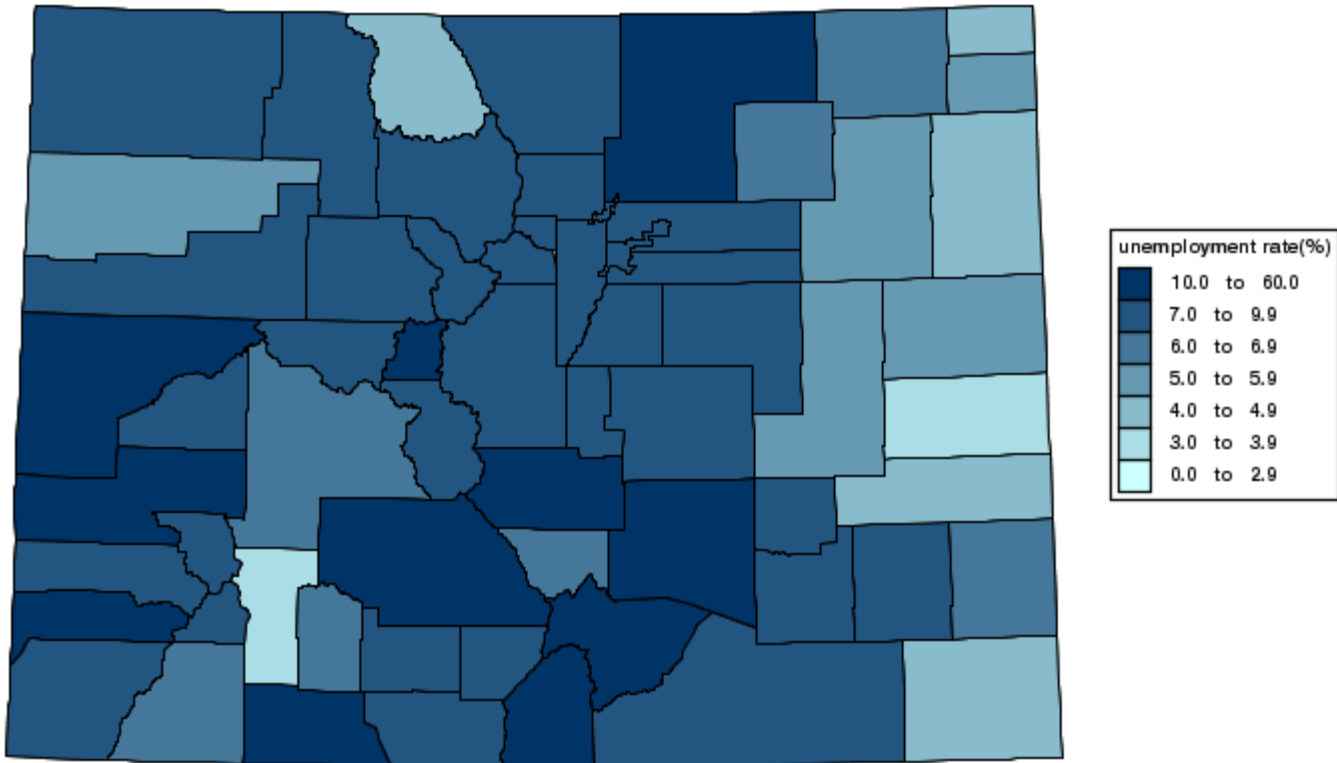

Local Area Unemployment Statistics Map

LAU FONT SIZE:

States (seasonally adjusted)
States (not seasonally adjusted)
Counties
MSAs

select a state: Colorado
Select dataview type: Unemployment Rate
12 Month Net Change
Select Year: 2011
Select Month: June
Not Seasonally Adjusted

Unemployment rates by county, not seasonally adjusted, Colorado June 2011

When you place your cursor on a county, its name will appear along with the statistic for that county.

Map Title: Unemployment rates by county, not seasonally adjusted
Map Type: Colorado county Map
Month/Year: June/2011

County	June 2011
Adams County	9.9
Alamosa County	8.3
Arapahoe County	8.8
Archuleta County	10.0
Baca County	4.2