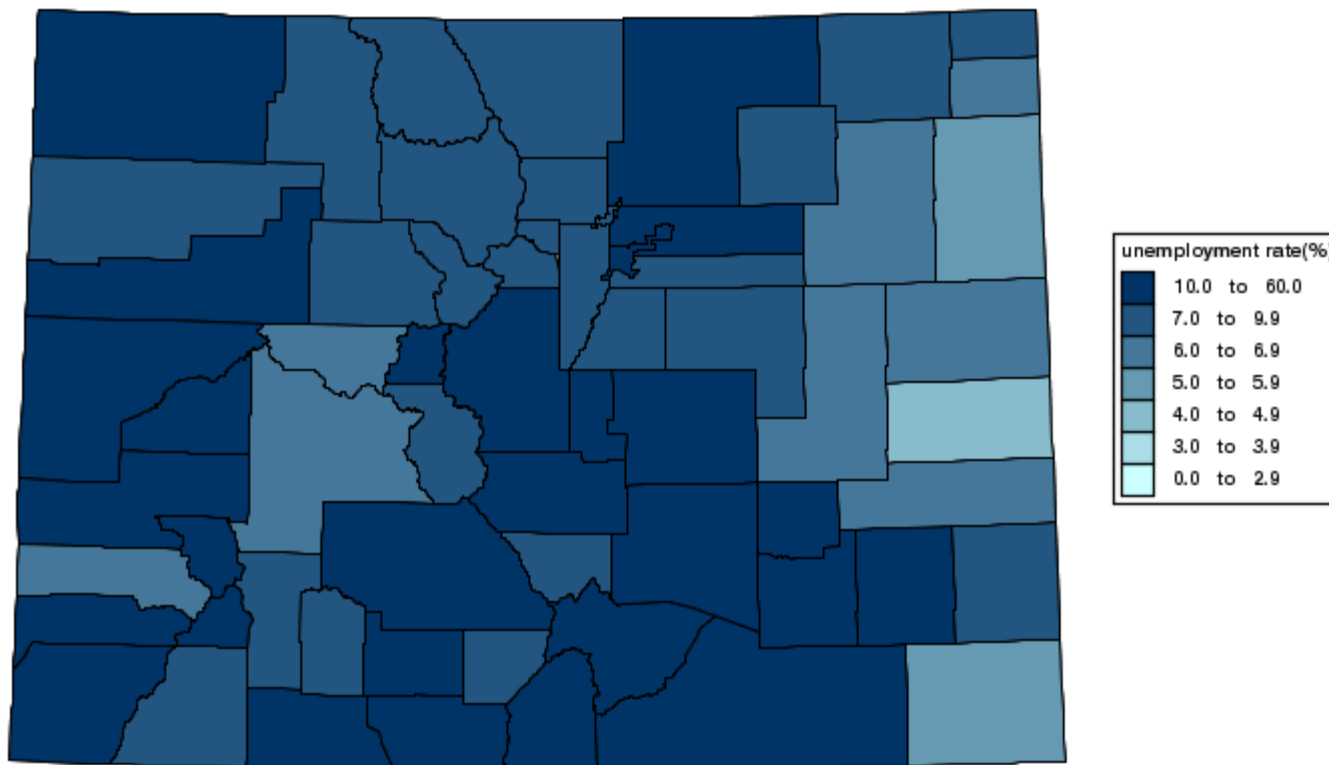

Local Area Unemployment Statistics Map

LAU FONT SIZE:

States (seasonally adjusted)
States (not seasonally adjusted)
Counties
MSAs

select a state: Colorado
Select dataview type: Unemployment Rate
12 Month Net Change
Select Year: 2011
Select Month: January

Not Seasonally Adjusted

Unemployment rates by county, not seasonally adjusted, Colorado January 2011

When you place your cursor on a county, its name will appear along with the statistic for that county.

Map Title: Unemployment rates by county, not seasonally adjusted
Map Type: Colorado county Map
Month/Year: January/2011

County	January 2011
Adams County	11.4
Alamosa County	9.9
Arapahoe County	9.5
Archuleta County	12.8
Baca County	5.5