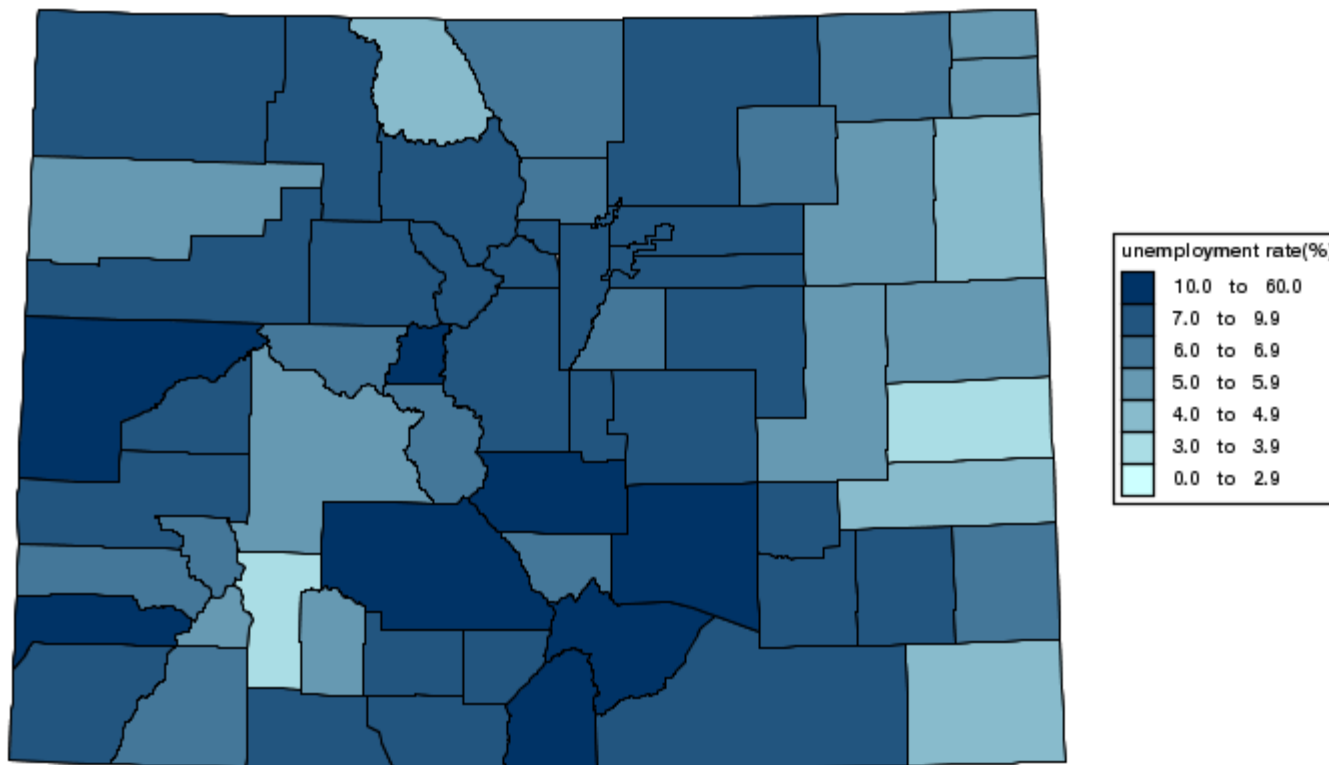

Local Area Unemployment Statistics Map

LAU FONT SIZE:

States (seasonally adjusted)
States (not seasonally adjusted)
Counties
MSAs

select a state: Colorado
Select dataview type: Unemployment Rate
12 Month Net Change
Select Year: 2011
Select Month: July

Not Seasonally Adjusted

Unemployment rates by county, not seasonally adjusted, Colorado July 2011

When you place your cursor on a county, its name will appear along with the statistic for that county.

Map Title: Unemployment rates by county, not seasonally adjusted
Map Type: Colorado county Map
Month/Year: July/2011

County	July 2011
Adams County	9.6
Alamosa County	8.0
Arapahoe County	8.7
Archuleta County	9.2
Baca County	4.3