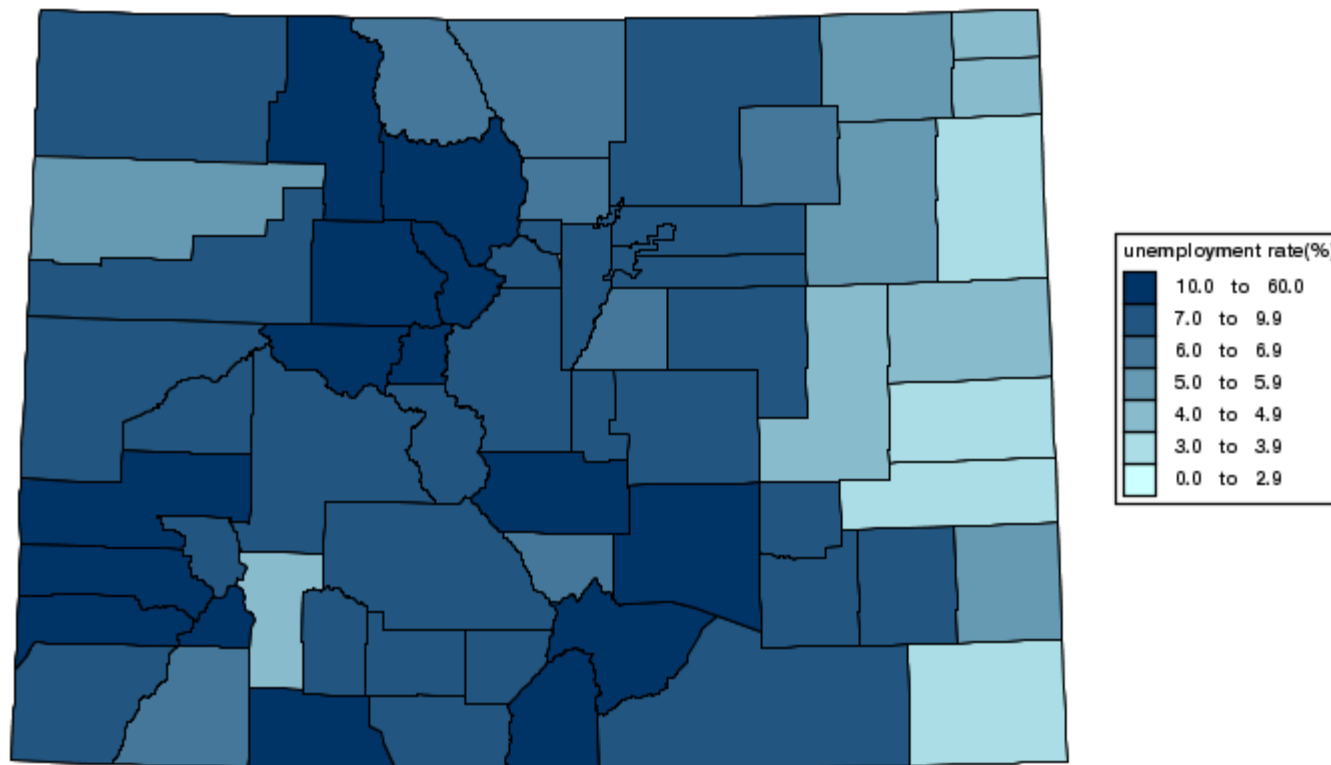

Local Area Unemployment Statistics Map

LAU FONT SIZE:

States
(seasonally adjusted)
States
(not seasonally adjusted)
Counties
MSAs

select a state: Colorado
Select dataview type: Unemployment Rate
Select Year: 2011
Select Month: May
12 Month Net Change

Not Seasonally Adjusted

Unemployment rates by county, not seasonally adjusted, Colorado May 2011

When you place your cursor on a county, its name will appear along with the statistic for that county.

Map Title: Unemployment rates by county, not seasonally adjusted
Map Type: Colorado county Map
Month/Year: May/2011

County	May 2011
Adams County	9.7
Alamosa County	7.4
Arapahoe County	8.4
Archuleta County	10.1
Baca County	3.9